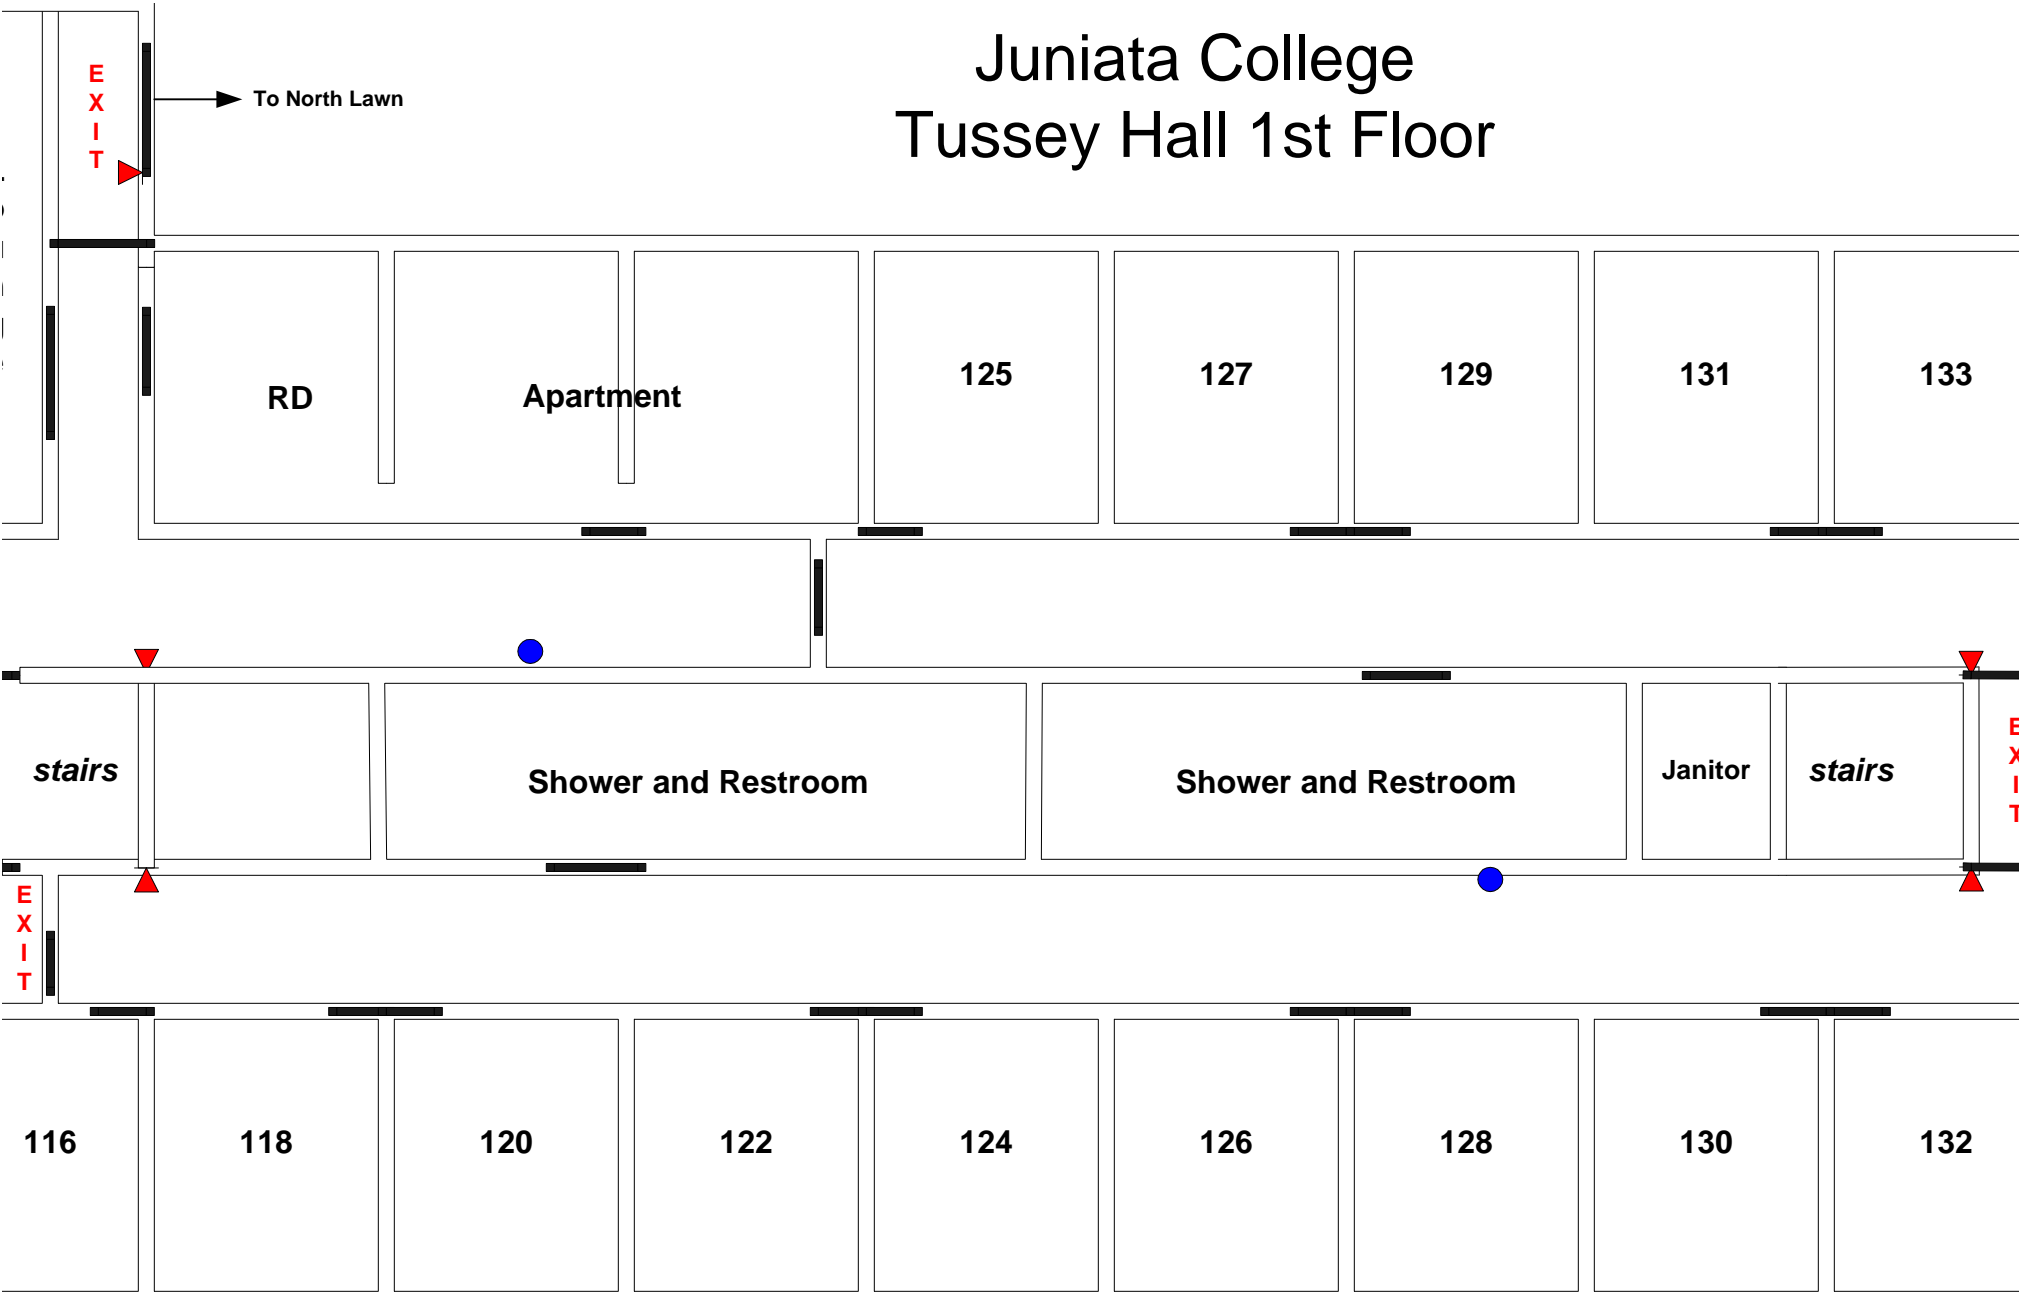

Juniata College Tussey Hall 1st Floor

KEY

- extinguisher
- ▲ pull stations
- doorway